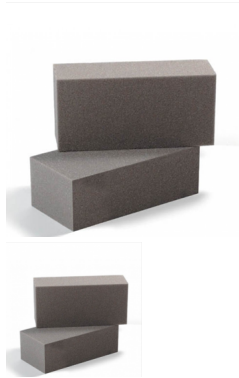

Pupa chamber material

Pupa chamber material

Rating: Not Rated Yet

Price

Sales price £1.50

[Ask a question about this product](#)

Manufacturer [Oasis](#)

Description

One dry block - 23cm length, 11cm width, 8cm height. To be soaked before use.

Enough material for two pupation chambers.

Use:

When larva reach their full size and metamorphosise into adults they need a chamber. In the wild they build this material themselves inside the rotting wood.

In captivity our substrate is ideal for growth but is too soft for chamber material. Some breeders create the chamber from impacted clay soil under the substrate but we recommend the solution used by most far east breeders where a hollowed out chamber of inert Oasis wet foam brick is used.